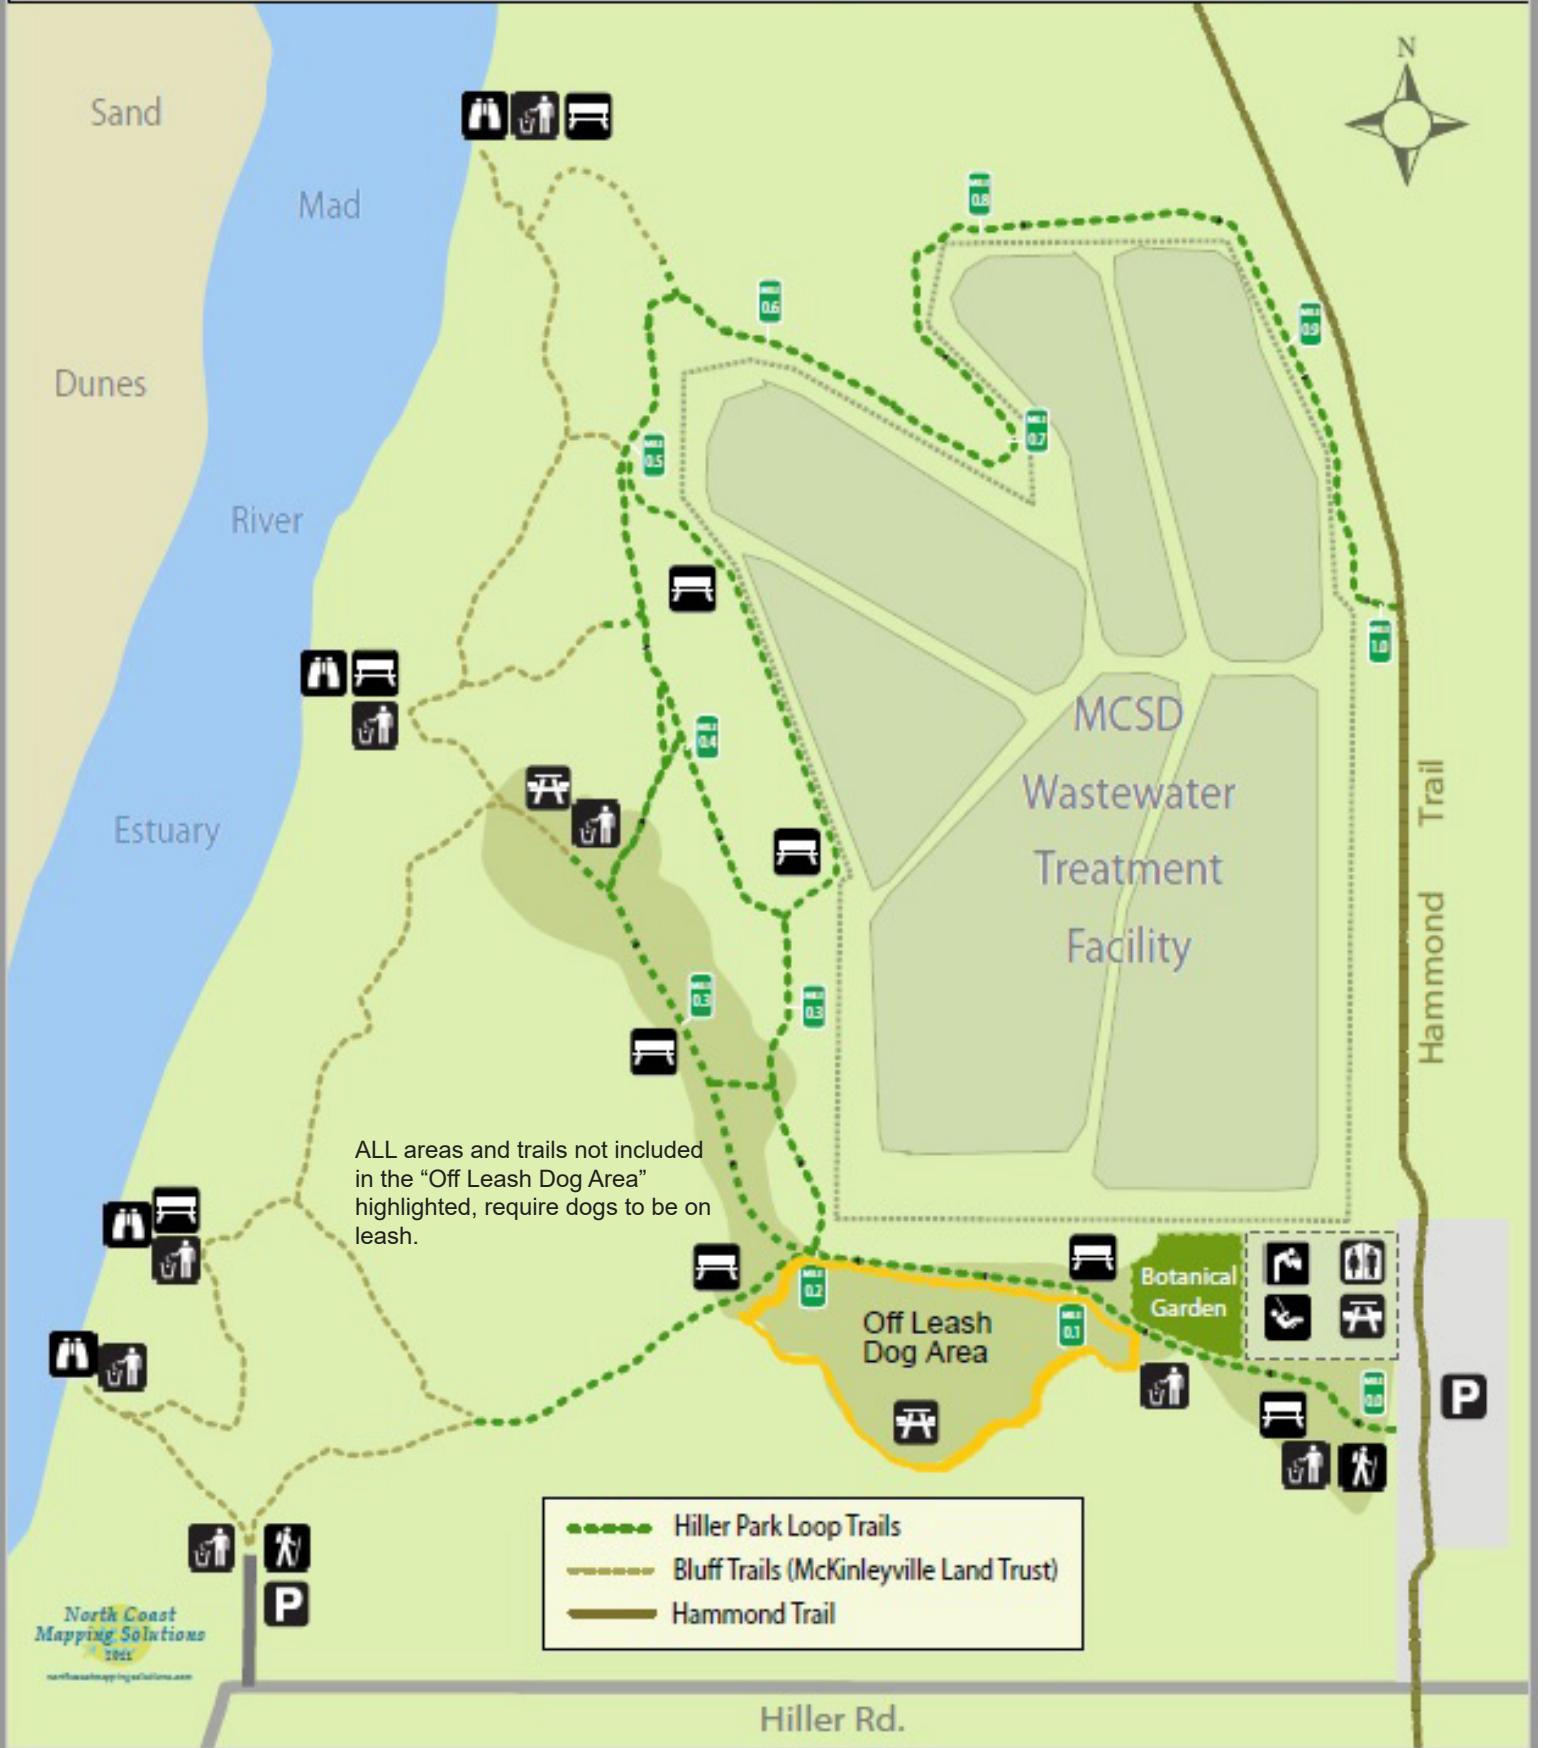

# McKinleyville Community Services District Hiller Park Loop Trails Map

Parks  
Make  
Life  
Better!

ALL areas and trails not included in the "Off Leash Dog Area" highlighted, require dogs to be on leash.

- Hiller Park Loop Trails
- Bluff Trails (McKinleyville Land Trust)
- Hammond Trail